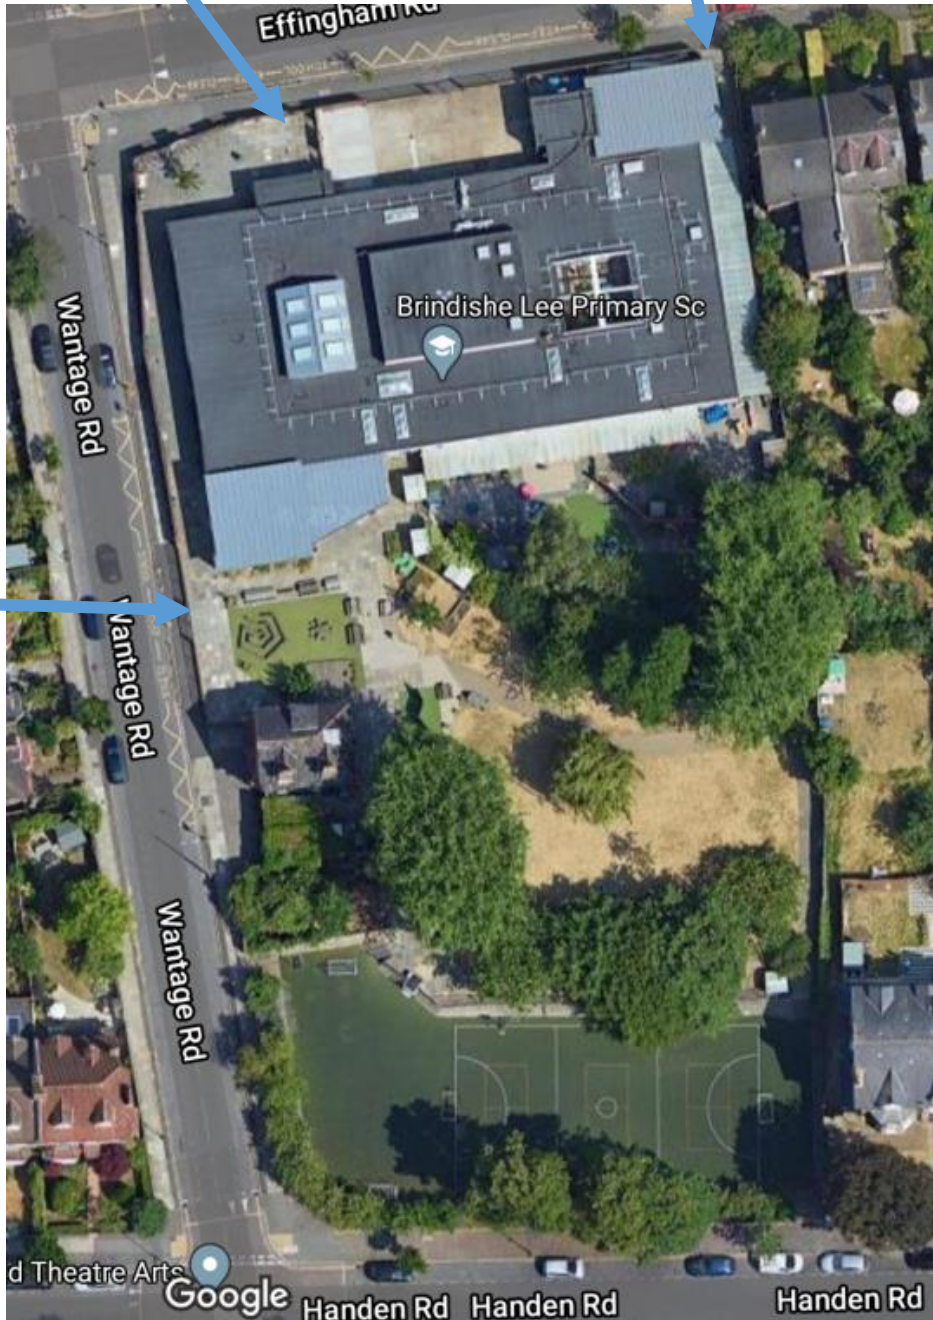

**Staggered start and finish times
for Brindishe Lee School –
September 2020**

Main gate Effingham Road

KS1 gate Effingham Road

Side gate Wantage Road

Start times

KS1 gate
 9.00 – Year 1
 9.10 – Year 2

Main gate
 9.00 – Year 3S
 9.10 – Year 5