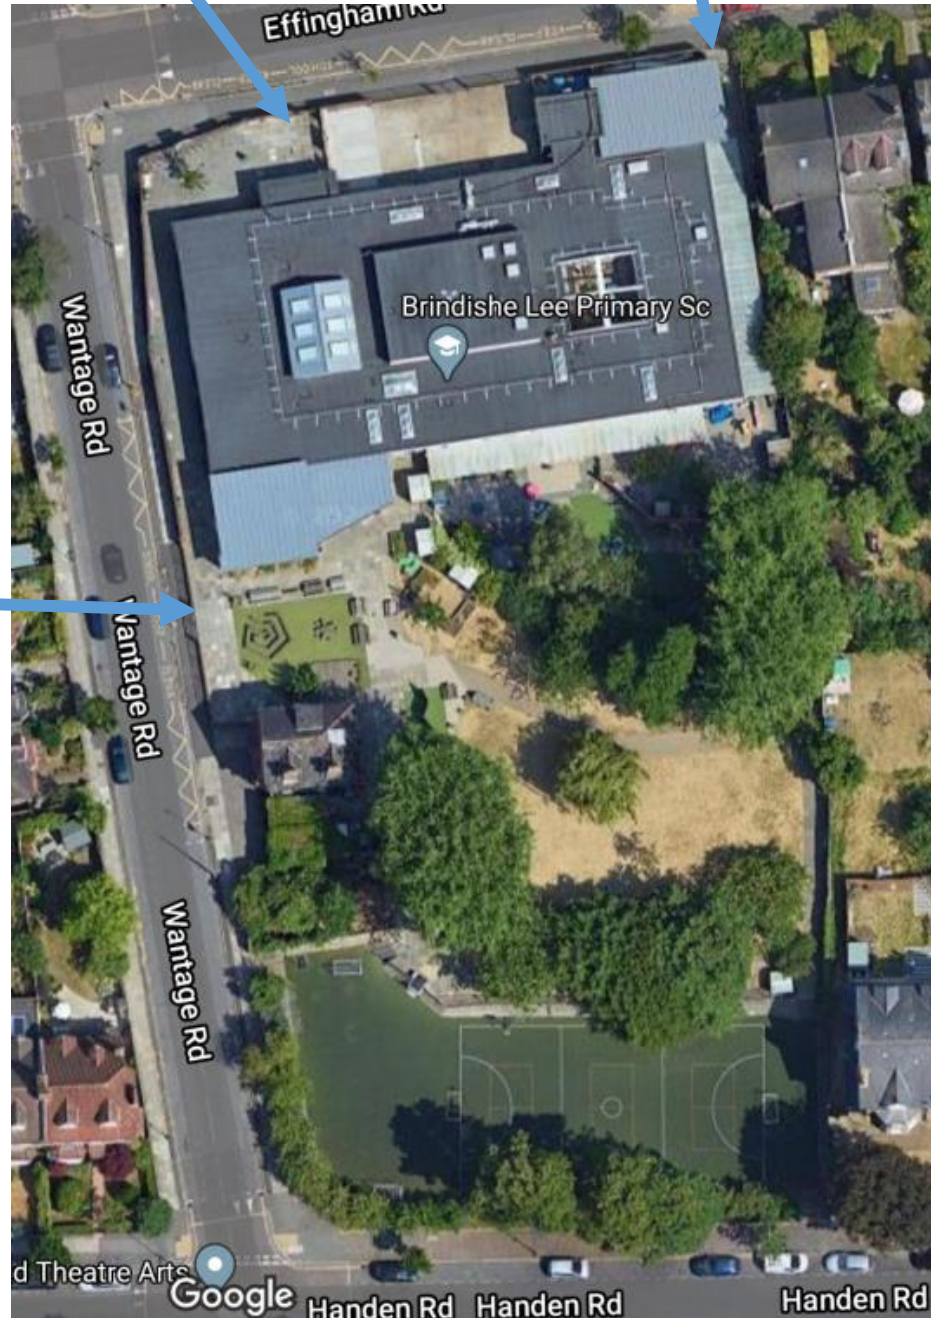

Main gate Effingham Road

KS1 gate Effingham Road

Staggered start and finish times
for Brindishe Lee School – March
2021

Start times

KS1 gate

9.00 – Year 1
9.10 – Year 2

Main gate

9.00 – Year 3M
9.10 – Year 5

3.35 – Reception

Side gate Wantage Road